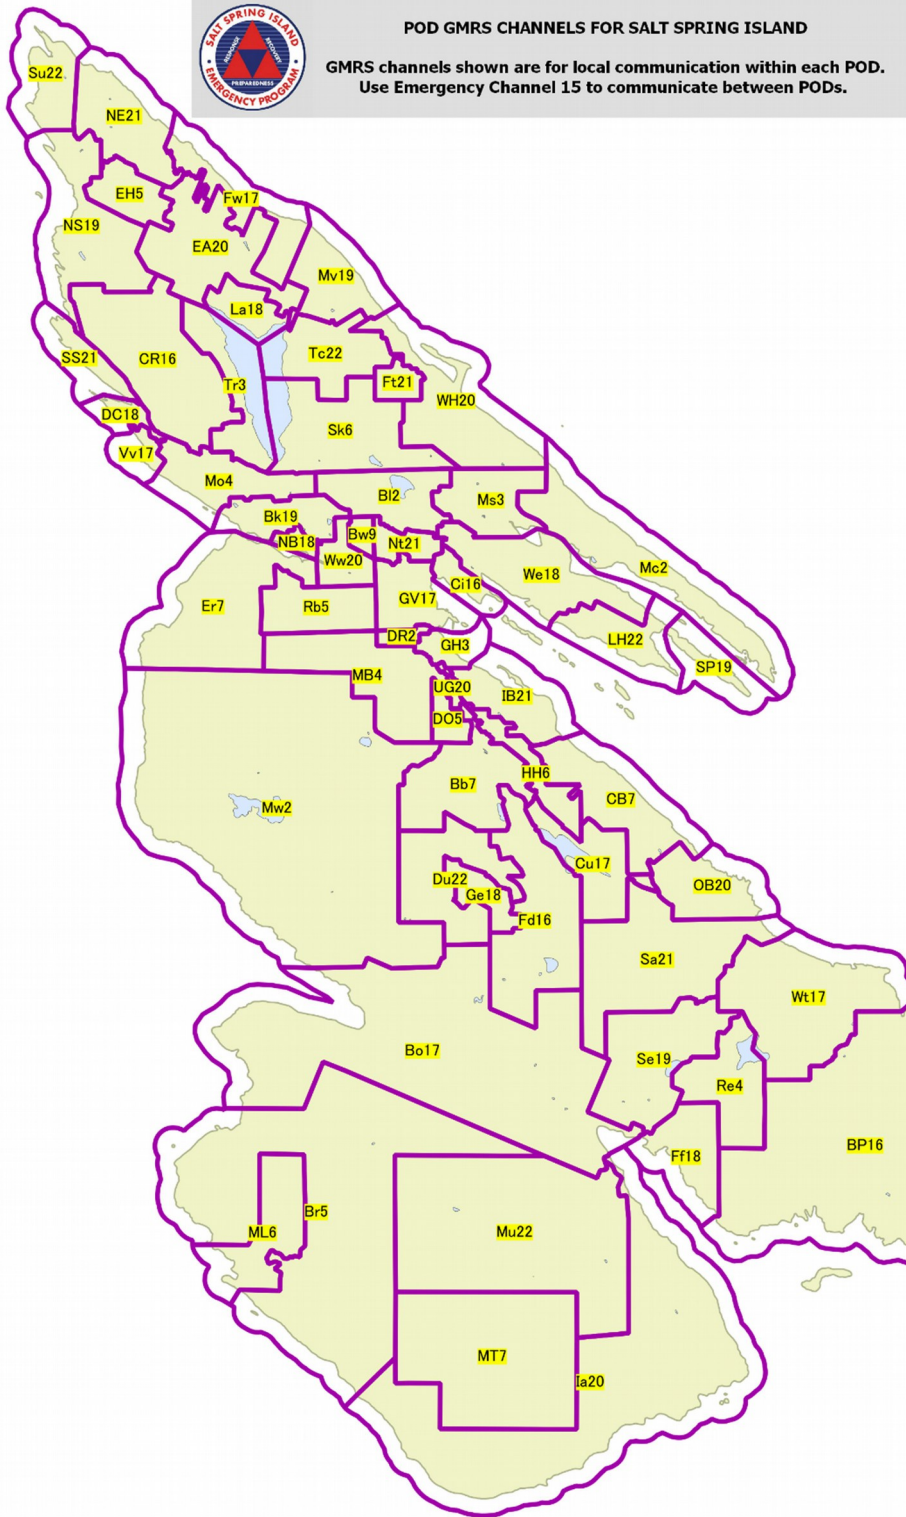

**POD GMRS CHANNELS FOR SALT SPRING ISLAND**

GMRS channels shown are for local communication within each POD.  
Use Emergency Channel 15 to communicate between PODs.

Pod	id	GMRS
100 Hills	HH	6
Baker	Bk	19
Beaver Point	BP	16
Blackburn	Bb	7
Brinkworthy	Bw	9
Bruce	Br	5
Bullock	Bl	2
Burgoyne	Bo	17
Central Beddis	CB	7
Channel Ridge	CR	16
Churchill	Ci	16
Cusheon	Cu	17
Don Ore	DO	5
Drake Road	DR	2
Duck Creek	DC	18
Dukes	Du	22
Eagle Hill	EH	5
Epron Area	EA	20
Erskine	Er	7
Fernwood	Fw	17
Ford	Fd	16
Fort	Ft	21
Fulford	Ff	18
Ganges Hill	GH	3
Ganges Village	GV	17
Garner	Ge	18
Inner Beddis	IB	21
Isabella	Ia	20
Langs	La	18
Long Harbour	LH	22
Maliview	Mv	19
Mansell	Ms	3
Maracaibo	Mc	2
Maxwell	Mw	2
Mobrae	Mo	4
Mount Belcher	MB	4
Mount Tuam	MT	7
Musgrave	Mu	22
Musgrave Landing	ML	6
North Booth Canal	NB	18
North End	NE	21
North Sunset	NS	19
Norton	Nt	21
Outer Beddis	OB	20
Rainbow	Rb	5
Reynolds	Re	4
Scott Point	SP	19
South Sunset	SS	21
Southey	Su	22
Stark	Sk	6
Stewart	Sa	21
Stowell	Se	19
Trincomali	Tc	22
Tripp	Tr	3
Upper Ganges	UG	20
Vesuvius	Vv	17
Walkers Hook	WH	20
West Harbour	We	18
Weston	Wt	17
Wildwood	Ww	20